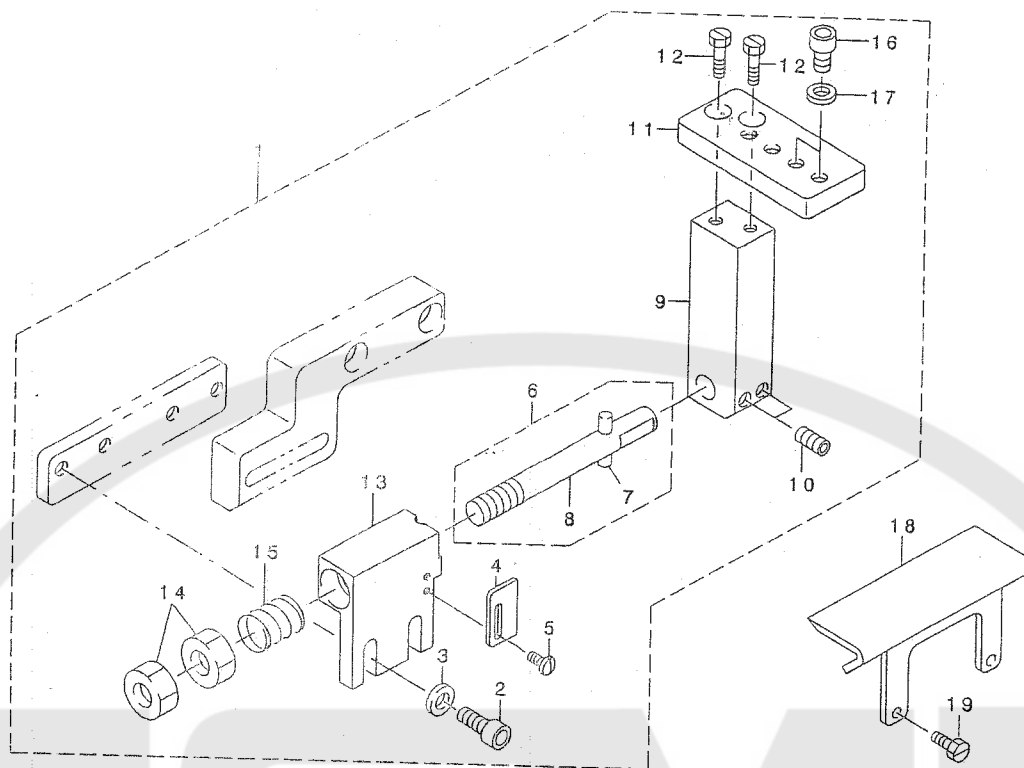

## 20. SPECIAL ORDER PARTS COMPONENTS

特別注文部品

REF.NO	NOTE	PART NO.	DESCRIPTION	Qty
1		311-41658	RULER FITTING BASE WHOLE ASM.	1
2		311-63306	SCREW (M6X1-15) 62	(2)
3		311-74006	WASHER	(2)
4		311-41807	STOPPER	(1)
5		311-65707	SCREW (M3X0.5-2) 40	(2)
6		311-41955	RULER FITTING BASE SHAFT ASM.	(1)
7		311-77306	SPRING PIN	(1)
8		311-41906	RULER FITTING BASE SHAFT	(1)
9		311-42003	RULER FITTING BASE 5	(1)
10		311-70301	SCREW (M6X1-6) 82	(2)
11		311-41609	RULER FITTING BASE 3	(1)
12		311-63108	SCREW (M5X0.8-10) 62	(2)
13		311-41708	RULER FITTING BASE 4	(1)
14		311-72208	NUT	(2)
15		311-42201	CUTTER LOWER SPRING	(1)
16		311-63702	SCREW (M6X1-10) 62	(2)
17		311-74006	WASHER	(2)
18		311-42102	AUXILIARY COVER	1
19		311-61706	SCREW (M4X0.7-5.4) 60	2